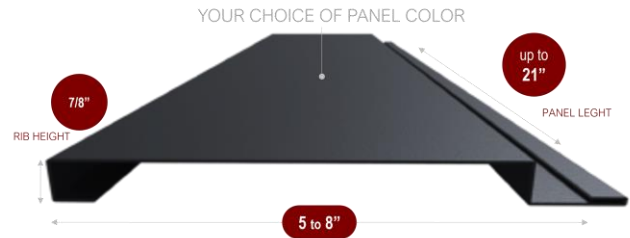

Atlantic Metal
Roofing Product LLC

Plank Wooden Panel

300 Penn Ave, Levittown, PA 19057
atlanticmetalbendsllc@gmail.com
www.metalbends.com (215) 942-46-43