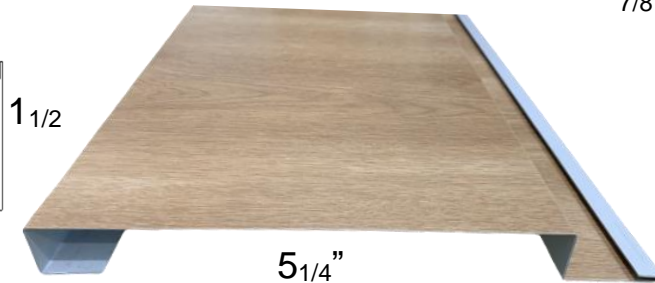

Atlantic Metal
Roofing Product LLC

Plank Wooden Panel

300 Penn Ave, Levittown, PA 19057
atlanticmetalbendsllc@gmail.com
www.metalbends.com (215) 942-46-43