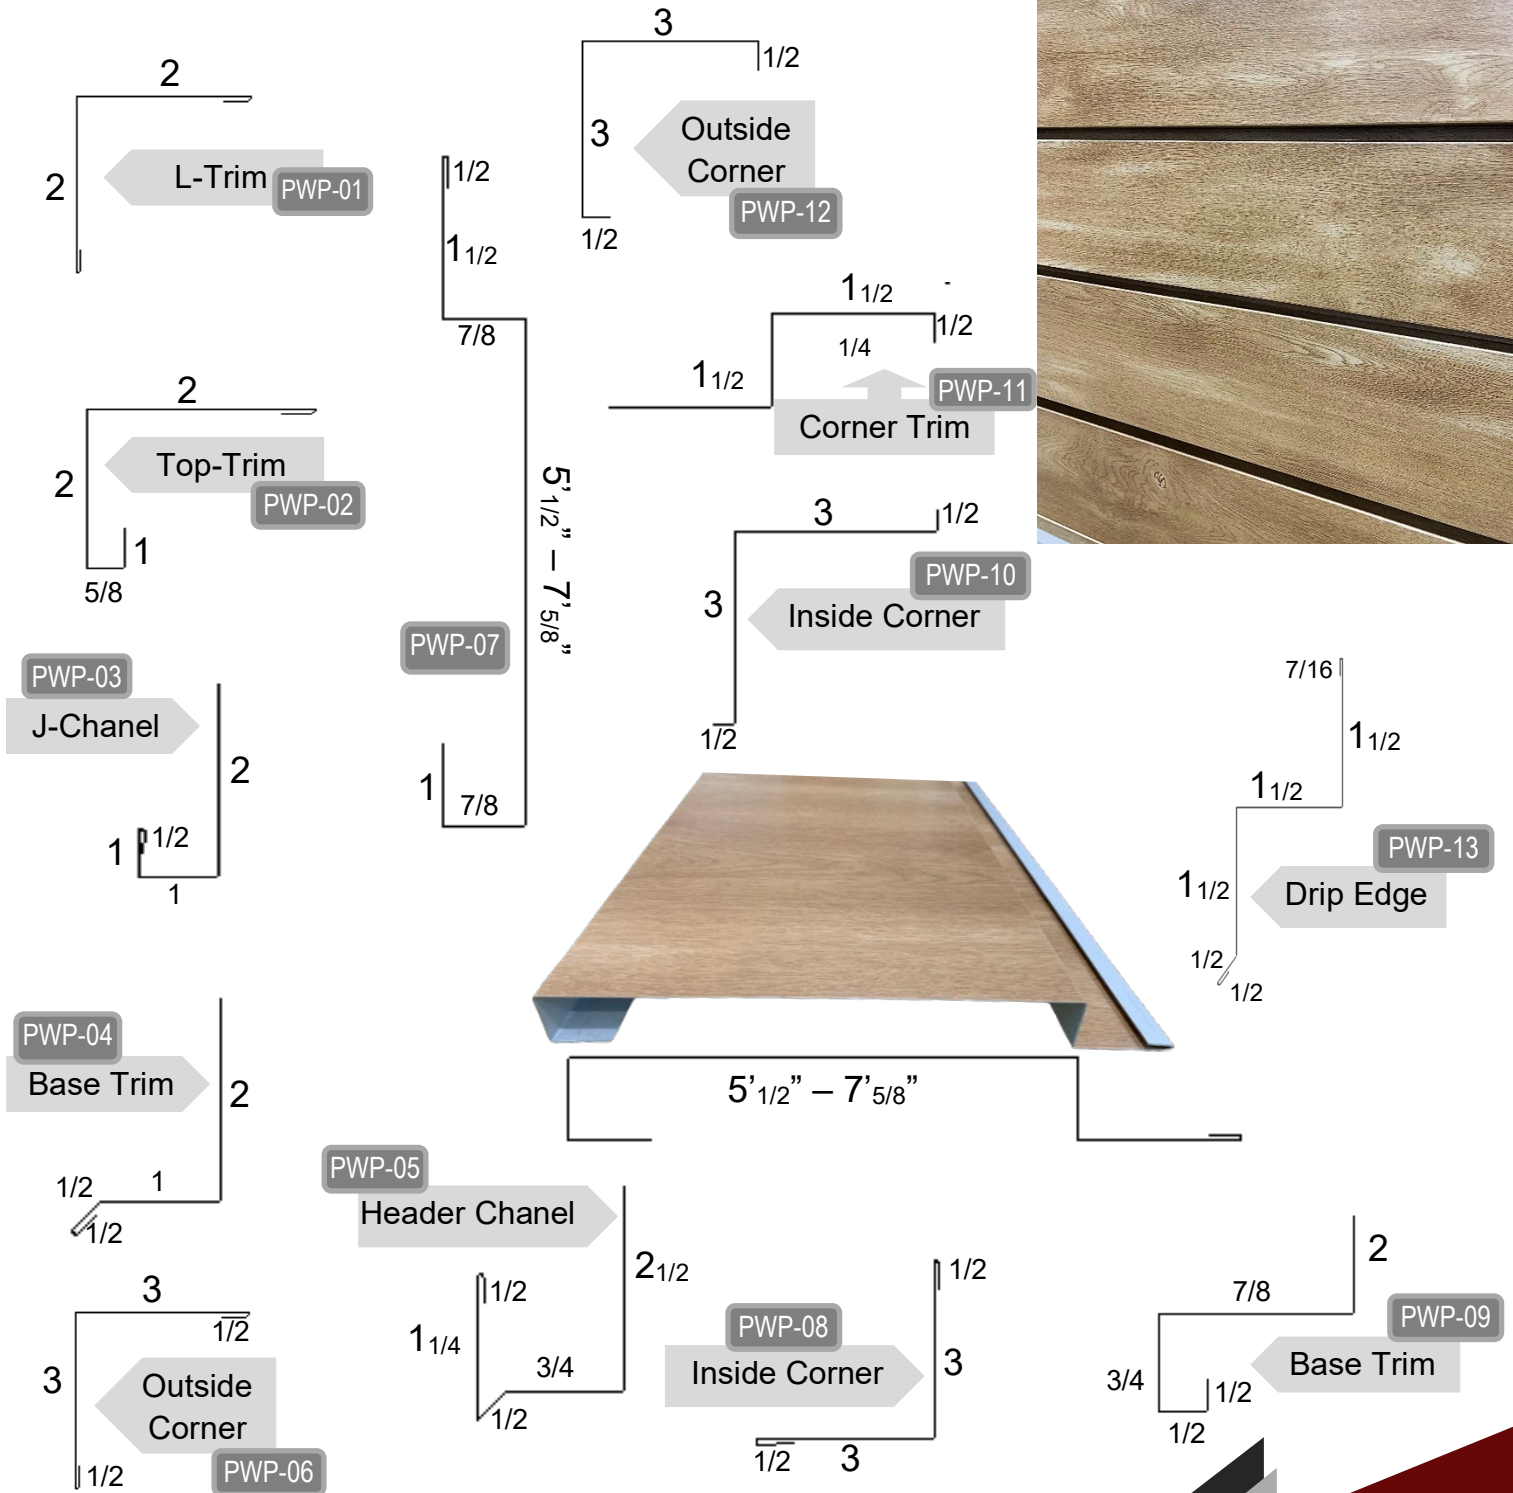

Plank Wooden Panel

Atlantic Metal
Roofing Product LLC

300 Penn Ave, Levittown, PA 19057
atlanticmetalbendsllc@gmail.com
www.metalbends.com (215) 942-43-30