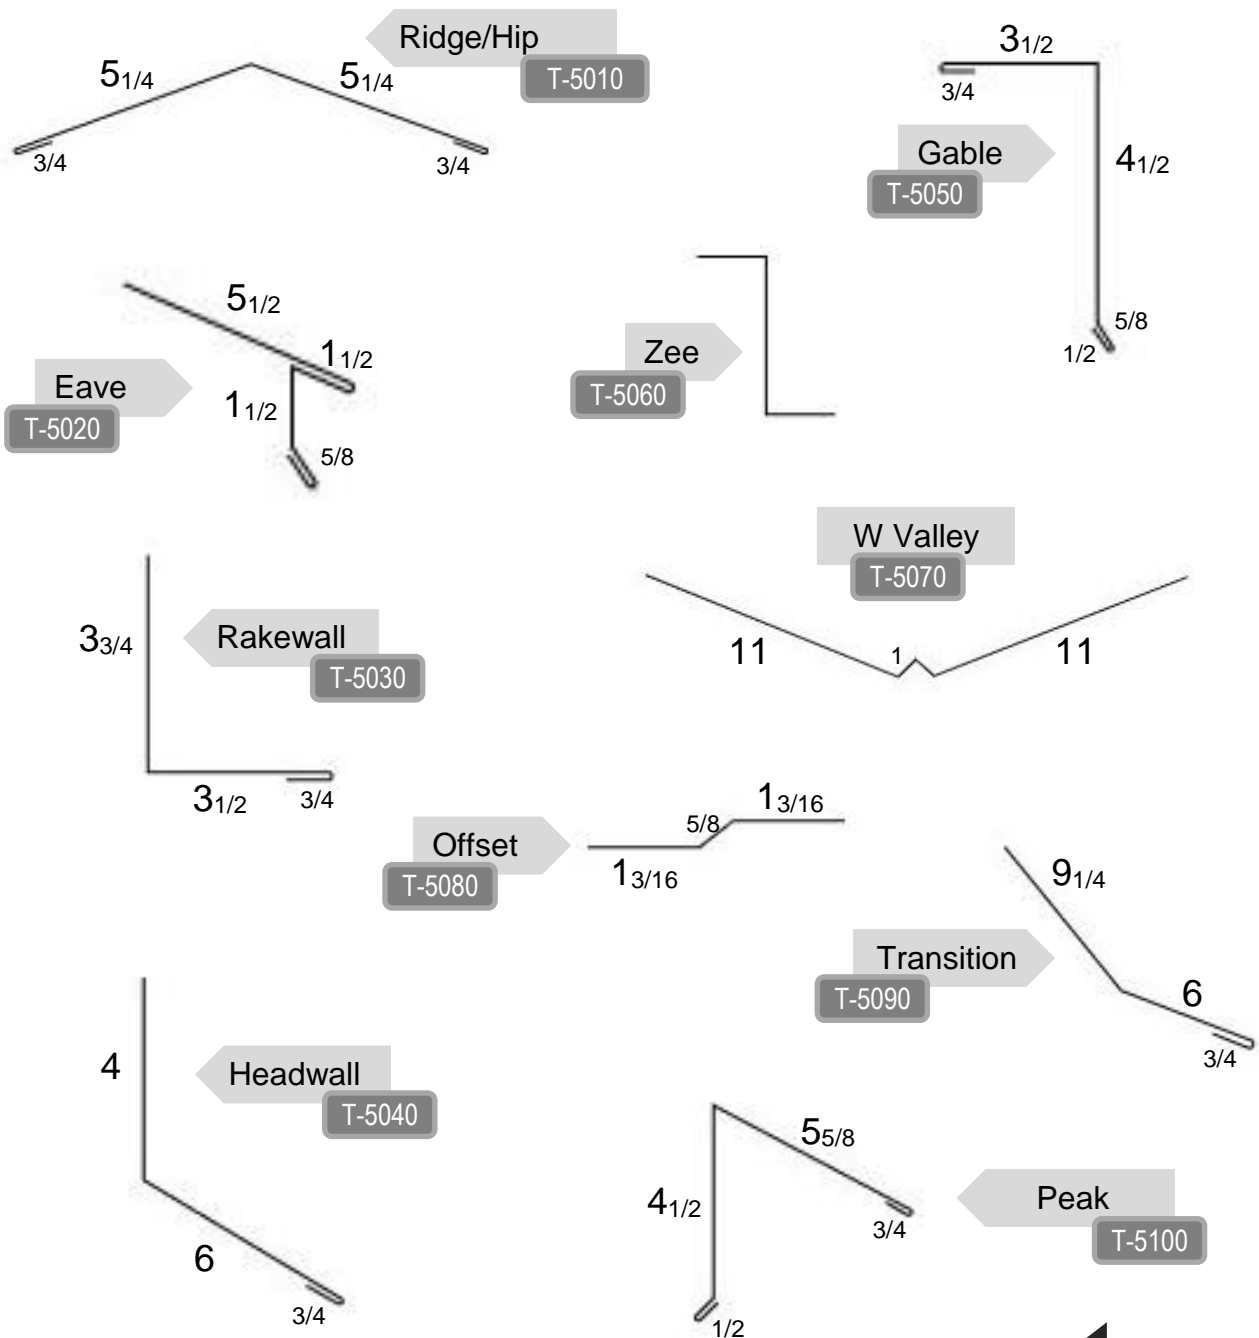

300 Penn Ave, Levittown, PA 19057
atlanticmetalbendsllc@gmail.com
www.metalbends.com (215) 942-43-30

Atlantic Metal
Roofing Product LLC

SNAP LOCK PANEL

Snap-Lock panel systems are designed to combine exceptional performance with modern styling. Created to be used as either a roofing or wall panel system, Snap-Lock works well in residential and commercial environments.