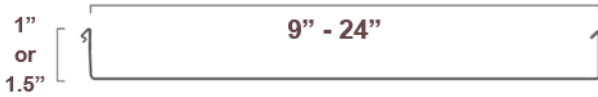

300 Penn Ave, Levittown, PA 19057
atlanticmetalbendsllc@gmail.com
www.metalbends.com (215) 942-43-30

Atlantic Metal
Roofing Product LLC

SNAP LOCK PANEL

Snap-Lock panel systems are designed to combine exceptional performance with modern styling. Created to be used as either a roofing or wall panel system, Snap-Lock works well in residential and commercial environments.