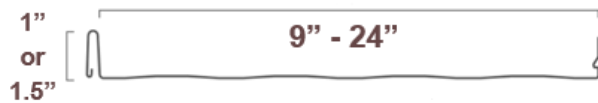

300 Penn Ave, Levittown, PA 19057
atlanticmetalbendsllc@gmail.com
www.metalbends.com (215) 942-43-30

Atlantic Metal
Roofing Product LLC

SNAP LOCK PANEL

Snap-Lock panel systems are designed to combine exceptional performance with modern styling. Created to be used as either a roofing or wall panel system, Snap-Lock works well in residential and commercial environments.