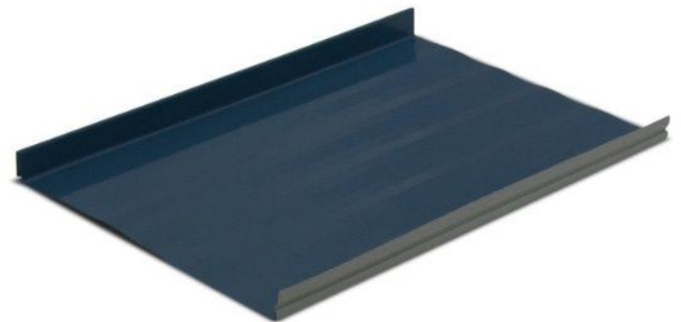

Atlantic Metal
Roofing Product LLC

SNAP LOCK PANEL

Snap-Lock panel systems are designed to combine exceptional performance with modern styling. Created to be used as either a roofing or wall panel system, Snap-Lock works well in residential and commercial environments.

300 Penn Ave, Levittown, PA 19057
atlanticmetalbendsllc@gmail.com
www.metalbends.com (215) 942-43-30

Atlantic Metal
Roofing Product LLC

SNAP LOCK PANEL

Snap-Lock panel systems are designed to combine exceptional performance with modern styling. Created to be used as either a roofing or wall panel system, Snap-Lock works well in residential and commercial environments.